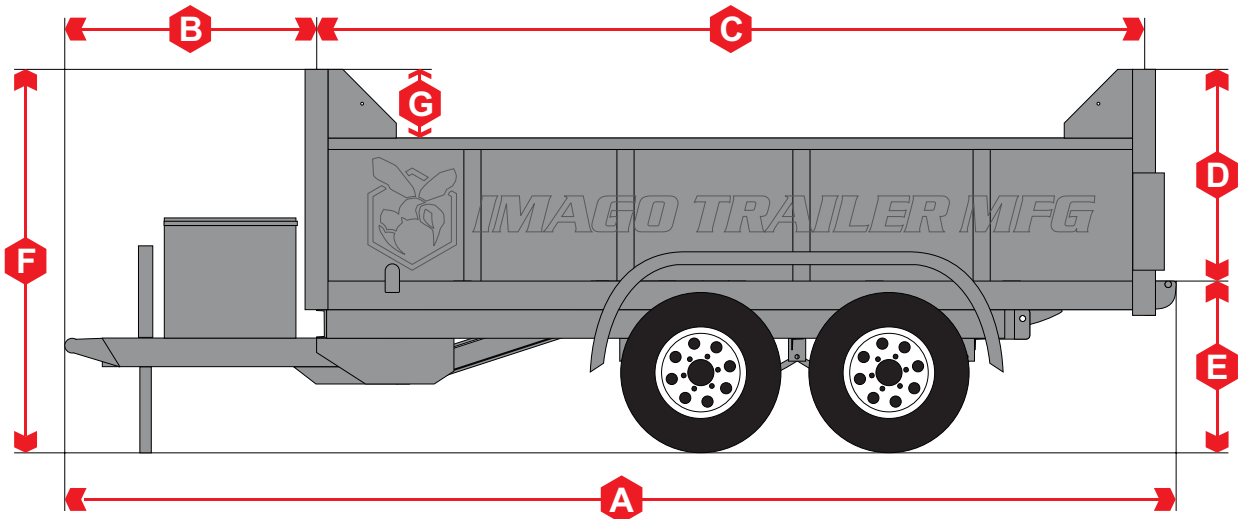

## DT10000 SSR 8'X12'X2'1/3'

● Top Frame	5" Channel	● Hydraulic Pump	12v 3200 PSI	● Coupler	14,000 Lbs
● Bottom Frame	5" Tube	● Hydraulic Hoist	10,000 Lbs	● Jack	7,000 Lbs
● Cross Members	4" C & Tube	● Battery	DC24	● Storage Box	Standard
● Tongue	5" Channel	● Axles	5,200 Lbs	● Fenders	Reinforced
● Hydraulic Support	8" Channel	● Brakes	12"	● Tail Lights	Incandescent
● Floor	12ga	● Wheels	15"	● Side Lights	Incandescent
● Sides	12ga	● Tires	225/75/D15	● Door Latch	Cam Lock

- A** 194" Overall Length
- B** 44" Tongue Length
- C** 144" Inside Length
- D** 37" Inside Height
- E** 30" Deck Height
- F** 67" Overall Height
- G** 12" To Top
- H** 72" Inside Width
- I** 92" Outside Width