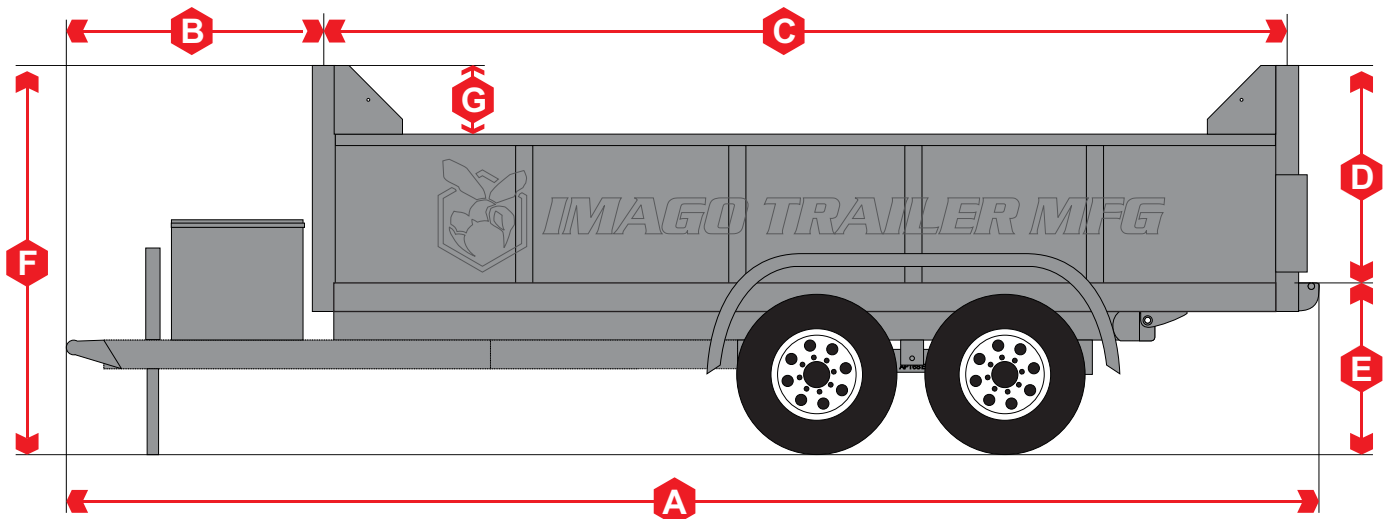

IMAGO TRAILER MANUFACTURING

IMAGOTRAILERS.COM • 909-420-0107

DT14000 SuperMax 14 8.5'X14'X2'3/4'

● Top Frame	5" Channel	● Hydraulic Pump	12v 3200 PSI	● Coupler	14,000 Lbs
● Bottom Frame	5" Tube	● Hydraulic Hoist	15,200 Lbs	● Jack	7,000 Lbs
● Cross Members	4" C & Tube	● Battery	DC24	● Storage Box	Standard
● Tongue	5" Channel	● Axles	7,000 Lbs	● Fenders	Reinforced
● Hydraulic Support	"1" Beam	● Brakes	12"	● Tail Lights	LED
● Floor	10ga	● Wheels	16"	● Side Lights	Incandescent
● Sides	12ga	● Tires	235/80/R16	● Door Latch	Cam Lock

- A** 218" Overall Length
- B** 44" Tongue Length
- C** 168" Inside Length
- D** 37" Inside Height
- E** 31" Deck Height
- F** 69" Overall Height
- G** 12" To Top
- H** 82" Inside Width
- I** 102" Outside Width