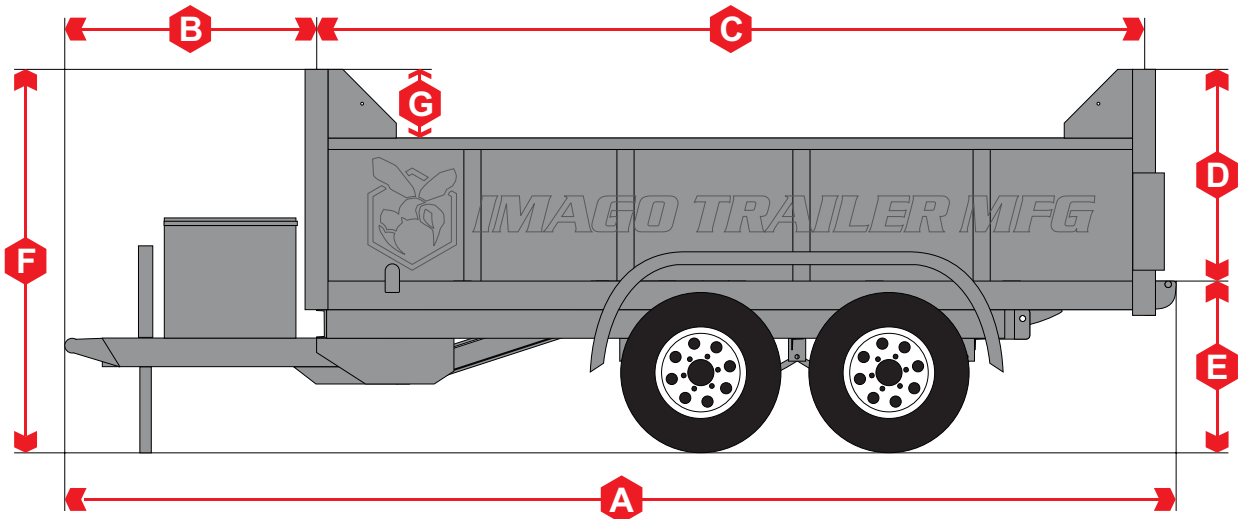

IMAGO TRAILER MANUFACTURING

IMAGOTRAILERS.COM • 909-420-0107

DT14000 SuperMax 12 8.5'X12'X2'3'

● Top Frame	5" Channel	● Hydraulic Pump	12v 3200 PSI	● Coupler	14,000 Lbs
● Bottom Frame	5" Tube	● Hydraulic Hoist	17,000 Lbs	● Jack	7,000 Lbs
● Cross Members	4" C & Tube	● Battery	DC24	● Storage Box	Standard
● Tongue	5" Channel	● Axles	7,000 Lbs	● Fenders	Reinforced
● Hydraulic Support	"1" Beam	● Brakes	12"	● Tail Lights	LED
● Floor	10ga	● Wheels	16"	● Side Lights	Incandescent
● Sides	12ga	● Tires	235/80/R16	● Door Latch	Cam Lock

- A** 194" Overall Length
- B** 44" Tongue Length
- C** 144" Inside Length
- D** 37" Inside Height
- E** 31" Deck Height
- F** 69" Overall Height
- G** 12" To Top
- H** 82" Inside Width
- I** 102" Outside Width