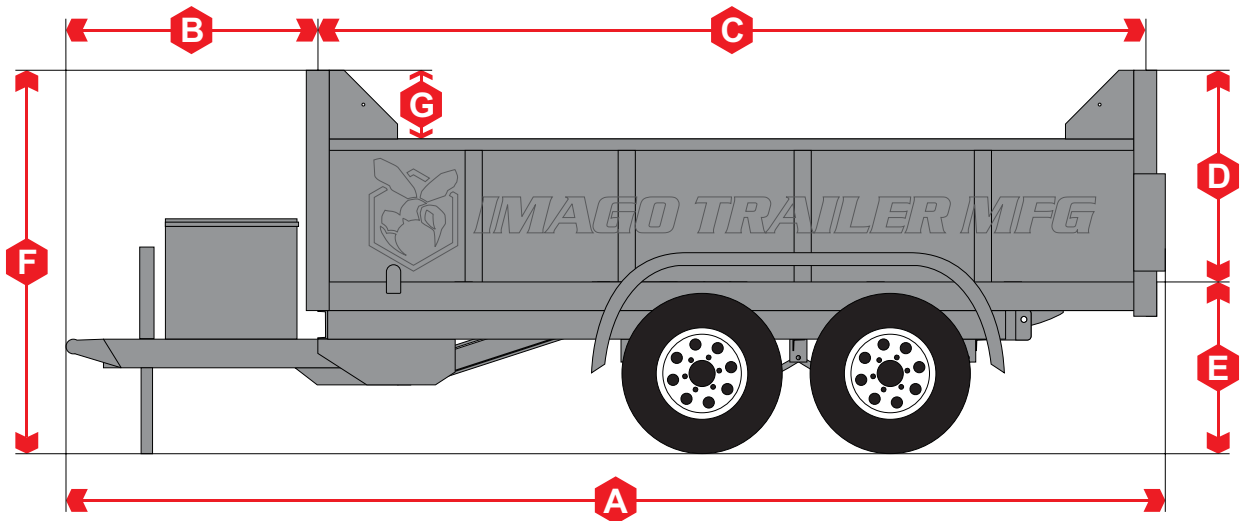

## DT10000 Standard 8'X12'X2'3/4'

● Top Frame	5" Channel	● Hydraulic Pump	12v 3200 PSI	● Coupler	14,000 Lbs
● Bottom Frame	5" Channel	● Hydraulic Hoist	10,000 Lbs	● Jack	5,000 Lbs
● Cross Members	3" Channel	● Battery	DC24	● Storage Box	Standard
● Tongue	5" Channel	● Axles	5,200 Lbs	● Fenders	Reinforced
● Hydraulic Support	8" Channel	● Brakes	12"	● Tail Lights	Incandescent
● Floor	12ga	● Wheels	15"	● Side Lights	Incandescent
● Sides	12ga	● Tires	225/75/D15	● Door Latch	Cam Lock

- A** 192" Overall Length
- B** 44" Tongue Length
- C** 144" Inside Length
- D** 37" Inside Height
- E** 30" Deck Height
- F** 67" Overall Height
- G** 12" To Top
- H** 72" Inside Width
- I** 92" Outside Width