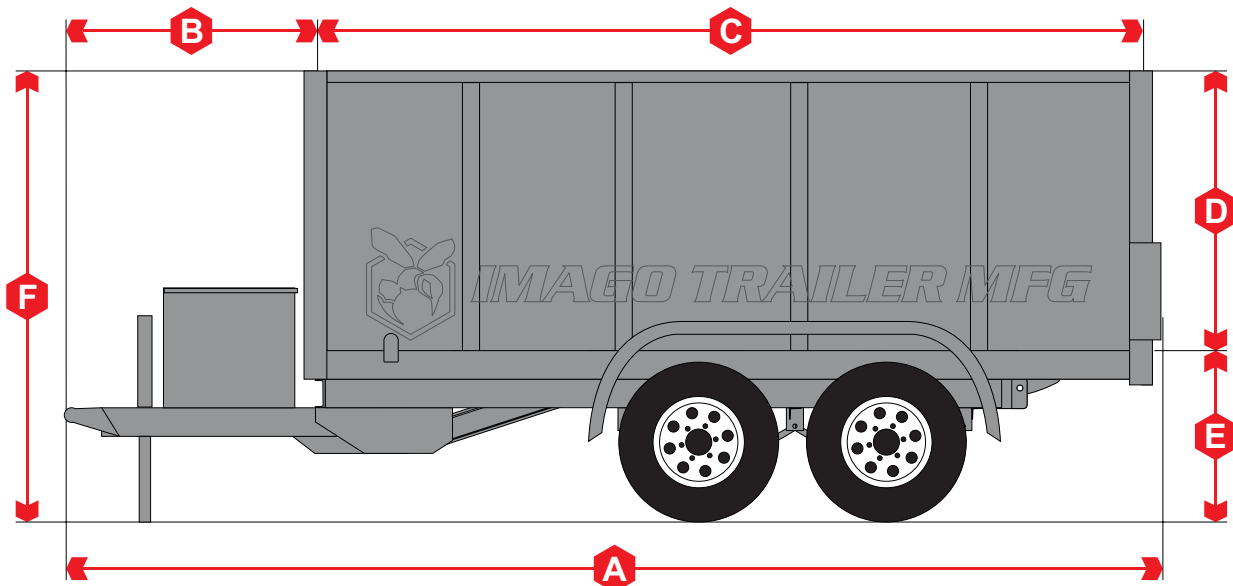

## DT10000 High Side 8'X12'X4'

● Top Frame	5" Channel	● Hydraulic Pump	12v 3200 PSI	● Coupler	14,000 Lbs
● Bottom Frame	5" Channel	● Hydraulic Hoist	10,000 Lbs	● Jack	5,000 Lbs
● Cross Members	3" Channel	● Battery	DC24	● Storage Box	Standard
● Tongue	5" Channel	● Axles	5,200 Lbs	● Fenders	Reinforced
● Hydraulic Support	8" Channel	● Brakes	12"	● Tail Lights	Incandescent
● Floor	12ga	● Wheels	15"	● Side Lights	Incandescent
● Sides	12ga	● Tires	225/75/D15	● Door Latch	Cam Lock

- A** 192" Overall Length
- B** 44" Tongue Length
- C** 144" Inside Length
- D** 49" Inside Height
- E** 30" Deck Height
- F** 79" Overall Height
- G** 72" Inside Width
- H** 92" Outside Width