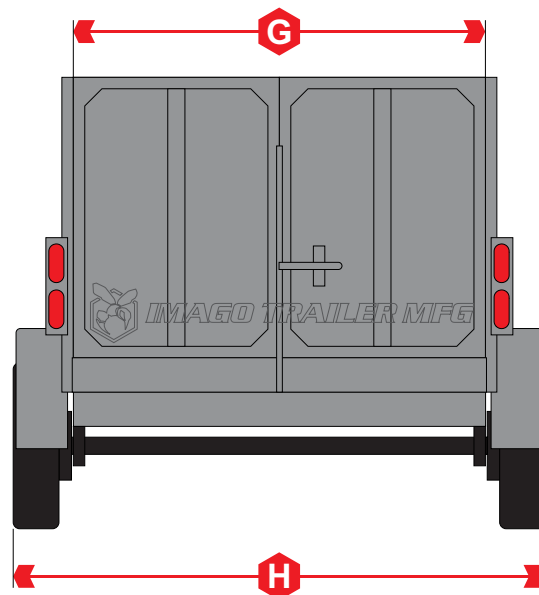

## DT10000 High Side 8'X12'X4'

● Top Frame	5" Channel	● Hydraulic Pump	12v 3200 PSI	● Coupler	14,000 Lbs
● Bottom Frame	5" Channel	● Hydraulic Hoist	10,000 Lbs	● Jack	5,000 Lbs
● Cross Members	3" Channel	● Battery	DC24	● Storage Box	Standard
● Tongue	5" Channel	● Axles	5,200 Lbs	● Fenders	Reinforced
● Hydraulic Support	8" Channel	● Brakes	12"	● Tail Lights	Incandescent
● Floor	12ga	● Wheels	15"	● Side Lights	Incandescent
● Sides	12ga	● Tires	225/75/D15	● Door Latch	Cam Lock

- A** 192" Overall Length
- B** 44" Tongue Length
- C** 144" Inside Length
- D** 49" Inside Height
- E** 30" Deck Height
- F** 79" Overall Height
- G** 72" Inside Width
- H** 92" Outside Width